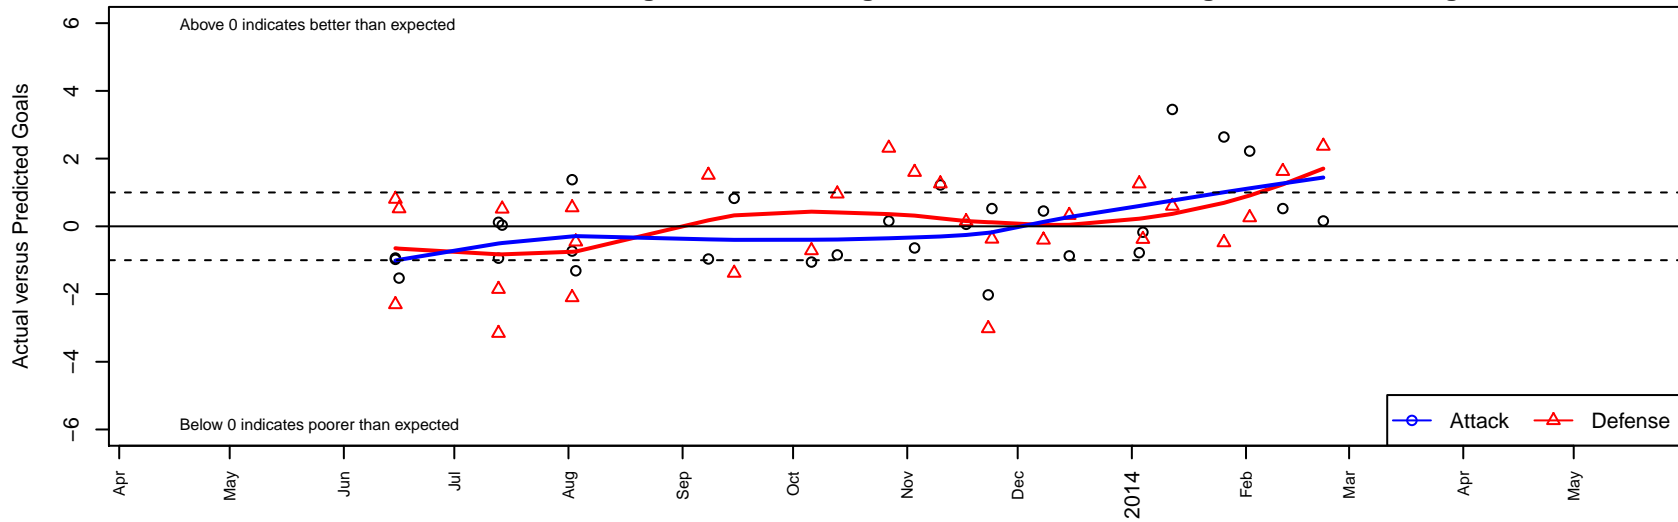

# PacNW Blue B95

Pacific Northwest SC  
 Tukwila, WA  
 B95 total strength=1587  
 attack=23.75 defense=9.84  
 fall league = RCL B95 Div 3  
 alt names used:  
 PacNW B95Blue  
 PACNW B95BLUE (WA)  
 PacNW B95 Blue  
 PacNW blue  
 PacNW 95 Blue  
 Pac NW 95 Blue  
 PacNW B95 Blue B

Venues played:  
 Rainier Challenge Copa U18  
 Nike Crossfire Challenge Silver U19  
 WA Rush Cup B19 Gold U19  
 RCL B95 Div 3  
 PacNW Winter Classic Premier II U19  
 Challenge Cup B94

**PacNW Blue B95**  
 Dots are actual minus expected GF (blue circles) and GA (red triangles).  
 Blue line is smoothed change in attack strength. Red is smoothed change in defense strength.